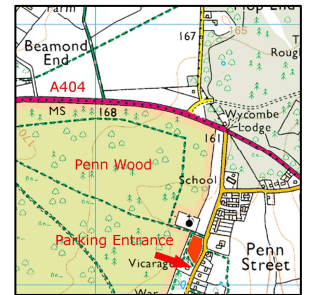

# Orienteering

**THAMES VALLEY ORIENTEERING CLUB**  
Saturday Series for Beginners

## WHERE?

**Penn Wood**, off A404 High Wycombe to Amersham Road.  
Parking at Holy Trinity Church (Penn Street) SU924961.  
Post Code HP7 0PX. Please park considerately.